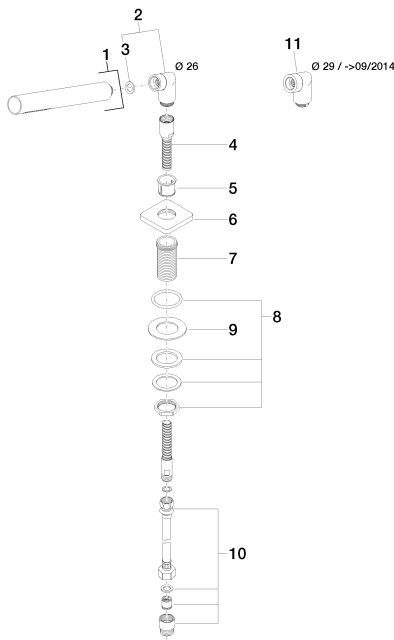

Bathtub - LULU

Hand shower set for deck-mounted tub installation - polished chrome

Article number: 27 702 710-00

- Standard spray mode
- Descaling system
- Flange 2-1/2" x 2-1/2"
- 1-1/4" hole diameter
- Metal shower hose 68-7/8" with anti-twist device
- Water flow rate limited to max. 1.8 gpm

Codes & Standards

- California Energy Commission (CEC)
- ASME A112.18.1/CSA B125.1

- Internal backflow preventer.

polished chrome

Bathtub - LULU

Hand shower set for deck-mounted tub installation - polished chrome

Article number: 27 702 710-00

Dimensional drawing

All dimensions in mm / inch = mm x 0,0394

Flow rate chart

Bathtub - LULU

Hand shower set for deck-mounted tub installation - polished chrome

Article number: 27 702 710-00

Spare parts list

Number	Item Number	Designation	Number of units
1	28 013 979-00	Baton hand shower - polished chrome	1
2	04 24 04 287 00-00	nipple	1
3	09 14 20 002 90	seal	1
4	28 322 970-00	Metal shower hose 1/2" x 3/8" x 68-7/8" - polished chrome	1
5	09 18 40 085 90	sleeve	1
6	09 27 71 007-00	rosette	1
7	09 30 01 090-07	sleeve	1
8	04 23 10 032 46 90	fixing set	1
9	09 30 11 060 90	disc	1
10	12 505 970 90	Flexible supply line 1/2" x 3/8" x 19-5/8" -	1
11	04 24 04 187 00-00	nipple	1