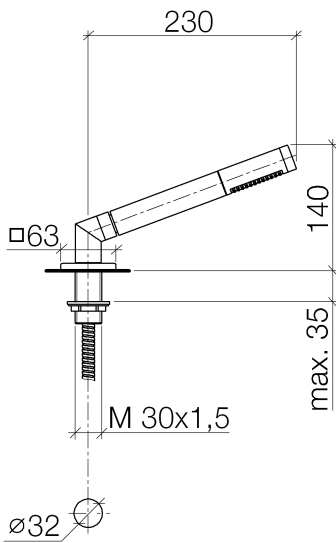

Bathtub - LULU

Hand shower set for deck-mounted tub installation - polished chrome

Article number: 27 702 710-00

- Standard spray mode
- Descaling system
- Flange 2-1/2" x 2-1/2"
- 1-1/4" hole diameter
- Metal shower hose 68-7/8" with anti-twist device
- Water flow rate limited to max. 1.8 gpm

Codes & Standards

- California Energy Commission (CEC)
- ASME A112.18.1/CSA B125.1

- Internal backflow preventer.

polished chrome

Bathtub - LULU

Hand shower set for deck-mounted tub installation - polished chrome

Article number: 27 702 710-00

Dimensional drawing

All dimensions in mm / inch = mm x 0,0394

Flow rate chart

Bathtub - LULU

Hand shower set for deck-mounted tub installation - polished chrome

Article number: 27 702 710-00

Spare parts list

Number	Item Number	Designation	Number of units
1	28 013 979-00	Baton hand shower - polished chrome	1
2	04 24 04 287 00-00	nipple	1
3	09 14 20 002 90	seal	1
4	28 322 970-00	Metal shower hose 1/2" x 3/8" x 68-7/8" - polished chrome	1
5	09 18 40 085 90	sleeve	1
6	09 27 71 007-00	rosette	1
7	09 30 01 090-07	sleeve	1
8	04 23 10 032 46 90	fixing set	1
9	09 30 11 060 90	disc	1
10	12 505 970 90	Flexible supply line 1/2" x 3/8" x 19-5/8" -	1
11	04 24 04 187 00-00	nipple	1