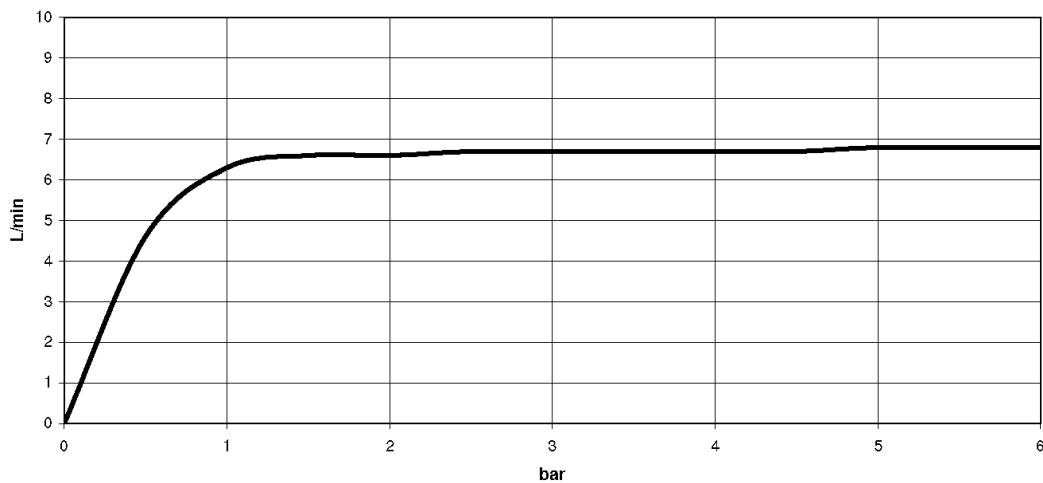

Bathtub - LULU

Hand shower set for deck-mounted tub installation - polished chrome

Article number: 27 702 710-00

- Standard spray mode
- Descaling system
- Flange 2-1/2" x 2-1/2"
- 1-1/4" hole diameter
- Metal shower hose 68-7/8" with anti-twist device
- Water flow rate limited to max. 1.8 gpm

Codes & Standards

- California Energy Commission (CEC)
- ASME A112.18.1/CSA B125.1

- Internal backflow preventer.

polished chrome

Bathtub - LULU

Hand shower set for deck-mounted tub installation - polished chrome

Article number: 27 702 710-00

Dimensional drawing

All dimensions in mm / inch = mm x 0,0394

Flow rate chart

Bathtub - LULU

Hand shower set for deck-mounted tub installation - polished chrome

Article number: 27 702 710-00